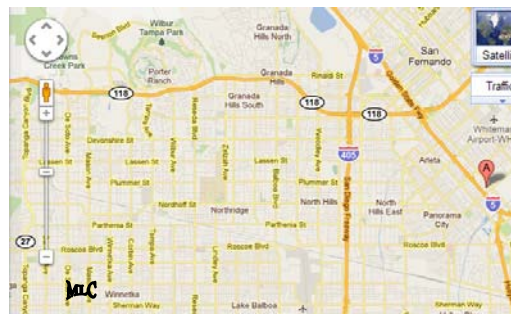

### 6051 De Soto Avenue, Woodland Hills

Head south on De Soto, Ivy Academia will be on the Right hand side.

**Ivy Academia**

### 20040 Parthenia Street, Northridge

Turn right out of the driveway and head north on De Soto. Turn right on Roscoe, and left on Winnetka. James Jordan will be on the right hand side just before Parthenia.

### 19722 Collier Street, Tarzana

Turn right out of the driveway and head north on De Soto. Turn right on Saticoy, and right on Winnetka. Turn left on Ventura, right on Oakdale, on Collier. Chime Middle School will be on the

### 9400 Remick Avenue, Pacoima

Head North on De Soto all the way to the 118 fwy. Head East on the 118. Switch to the 5 South. Exit Osborne turning left, turn right at

Laurel Canyon. Turn left on Branford, left on Remick. It will be on the right.